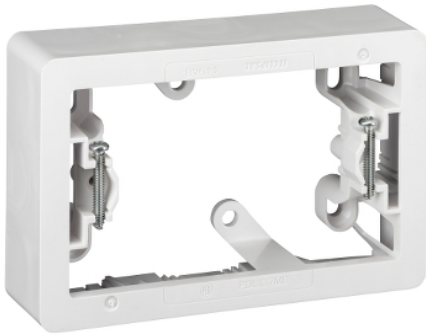

## Mounting Block Standard 1 Gang 34mm, White

### Main

Range of product	PDL General Accessories
Product or component type	Mounting block
Colour tint	White
Quantity per set	Set of 10
Type of packing	Box

### Complementary

Material	HIPS (high impact polystyrene)
Surface finish	Glossy
Installation direction	Vertical Horizontal/vertical
Device mounting	Surface
Height	82 mm
Width	125 mm
Depth	34 mm external:
Fixing center	84 mm
Cable entry	12 x 20 mm knock-outs Ø 20 mm 12 x 25 mm knock-outs Ø 25 mm cable entry 12 knock-out cable entries