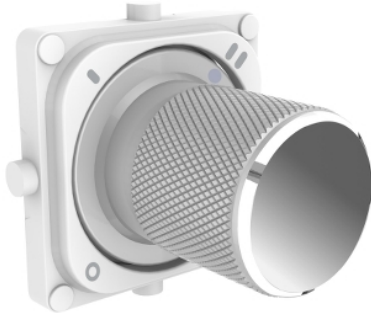

Product data sheet

Characteristics

PDLS387A4R-SV

PDL Iconic, rocker for cover frame, Iconic Styl, silver

Main

Range	PDL Iconic
Aesthetic name	Iconic Styl
Product or component type	Rocker
Colour tint	Silver (SV)
Type of packing	Polybag
Quantity per set	Set of 5

Complementary

Range compatibility	rocker
Product destination	Cover frame
Installation direction	Vertical
Fixing mode	Clip-in
Surface finish	Satin
Surface treatment	Metallic
Material	Anodised aluminium: rocker
Height	23.0 mm
Width	23.0 mm
Depth	8.5 mm
Net weight	0.03 kg